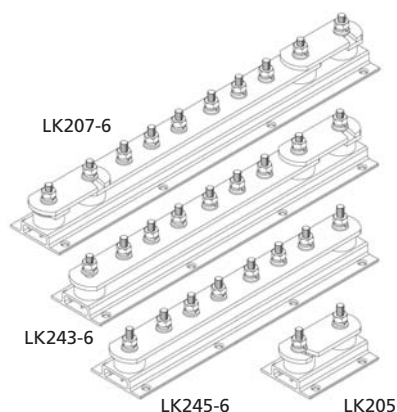

Earth bars and disconnecting links

Fix using countersunk wood screws (Part no. **SW110**) and wall plugs (Part no. **PS310**) – see Accessories.

All the above products consist of 50 x 6mm copper bar.

Furse can offer a range of earth bars manufactured to your individual requirements. Contact the sales office for further information.

Earth bars

Description	Length	Width	Height	Weight each	Part No.
6 way	400mm	90mm	90mm	1.80kg	LK245-6
8 way	500mm	90mm	90mm	2.20kg	LK245-8
10 way	650mm	90mm	90mm	2.80kg	LK245-10
12 way	750mm	90mm	90mm	3.20kg	LK245-12
14 way	850mm	90mm	90mm	3.60kg	LK245-14
16 way	950mm	90mm	90mm	4.00kg	LK245-16
18 way	1050mm	90mm	90mm	4.40kg	LK245-18
20 way	1200mm	90mm	90mm	5.00kg	LK245-20
22 way	1300mm	90mm	90mm	5.40kg	LK245-22
24 way	1400mm	90mm	90mm	5.80kg	LK245-24
26 way	1500mm	90mm	90mm	6.20kg	LK245-26
28 way	1650mm	90mm	90mm	6.90kg	LK245-28
30 way	1750mm	90mm	90mm	7.30kg	LK245-30

Earth bars with single disconnecting link

Description	Length	Width	Height	Weight each	Part No.
6 way	475mm	90mm	96mm	2.30kg	LK243-6
8 way	575mm	90mm	96mm	2.70kg	LK243-8
10 way	725mm	90mm	96mm	3.30kg	LK243-10
12 way	825mm	90mm	96mm	3.70kg	LK243-12
14 way	925mm	90mm	96mm	4.10kg	LK243-14
16 way	1025mm	90mm	96mm	4.50kg	LK243-16
18 way	1125mm	90mm	96mm	4.90kg	LK243-18
20 way	1275mm	90mm	96mm	5.50kg	LK243-20
22 way	1375mm	90mm	96mm	5.90kg	LK243-22
24 way	1475mm	90mm	96mm	6.30kg	LK243-24
26 way	1575mm	90mm	96mm	6.70kg	LK243-26
28 way	1725mm	90mm	96mm	7.40kg	LK243-28
30 way	1825mm	90mm	96mm	7.80kg	LK243-30